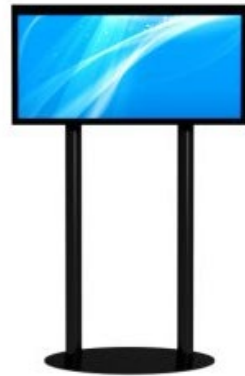

## SMALL EXPO PLINTH 1000

Custom Front Graphic  
W - 55cm  
D - 55cm  
H - 100cm

**LCD Screen - 32 Inch**  
W - 77cm, H - 49cm  
Wall Mounted

**LCD Screen - 43 Inch**  
W - 100cm, H - 57cm  
Wall Mounted

**LCD Screen - 55 Inch**  
W - 127cm, H - 78cm  
Wall Mounted

**LCD Screen - 65 Inch**  
W - 150cm, H - 85cm  
Wall Mounted

**TV & Stand Package - 43 Inch**  
W - 60cm, D - 50cm,  
H - 195cm

**TV & Stand Package - 55 Inch**  
W - 60cm, D - 50cm,  
H - 195cm