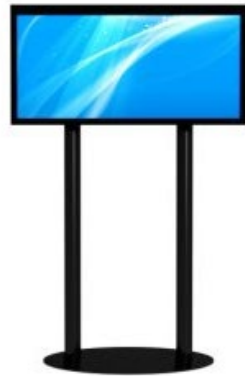

## SMALL EXPO PLINTH 1000

Custom Front Graphic  
W - 55cm  
D - 55cm  
H - 100cm

**LCD Screen - 32 Inch**  
W - 77cm, H - 49cm  
Wall Mounted

**LCD Screen - 43 Inch**  
W - 100cm, H - 57cm  
Wall Mounted

**LCD Screen - 55 Inch**  
W - 127cm, H - 78cm  
Wall Mounted

**LCD Screen - 65 Inch**  
W - 150cm, H - 85cm  
Wall Mounted

**TV & Stand Package - 43 Inch**  
W - 60cm, D - 50cm,  
H - 195cm

**TV & Stand Package - 55 Inch**  
W - 60cm, D - 50cm,  
H - 195cm