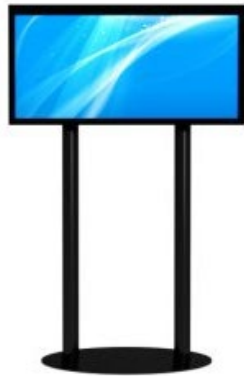

**SMALL EXPO PLINTH
700**

Custom Front Graphic
W - 55cm
D - 55cm
H - 70cm

**SMALL EXPO PLINTH
1000**

Custom Front Graphic
W - 55cm
D - 55cm
H - 100cm

LCD Screen - 32 Inch
W - 77cm, H - 49cm
Wall Mounted

LCD Screen - 43 Inch
W - 100cm, H - 57cm
Wall Mounted

LCD Screen - 55 Inch
W - 127cm, H - 78cm
Wall Mounted

LCD Screen - 65 Inch
W - 150cm, H - 85cm
Wall Mounted

TV & Stand Package - 43 Inch
W - 60cm, D - 50cm,
H - 195cm

TV & Stand Package - 55 Inch
W - 60cm, D - 50cm,
H - 195cm