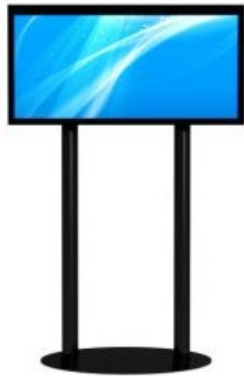

**SMALL EXPO PLINTH
700**

Custom Front Graphic
W - 55cm
D - 55cm
H - 70cm

**SMALL EXPO PLINTH
1000**

Custom Front Graphic
W - 55cm
D - 55cm
H - 100cm

LCD Screen - 32 Inch
W - 77cm, H - 49cm
Wall Mounted

LCD Screen - 43 Inch
W - 100cm, H - 57cm
Wall Mounted

LCD Screen - 55 Inch
W - 127cm, H - 78cm
Wall Mounted

LCD Screen - 65 Inch
W - 150cm, H - 85cm
Wall Mounted

TV & Stand Package - 43 Inch
W - 60cm, D - 50cm,
H - 195cm

TV & Stand Package - 55 Inch
W - 60cm, D - 50cm,
H - 195cm